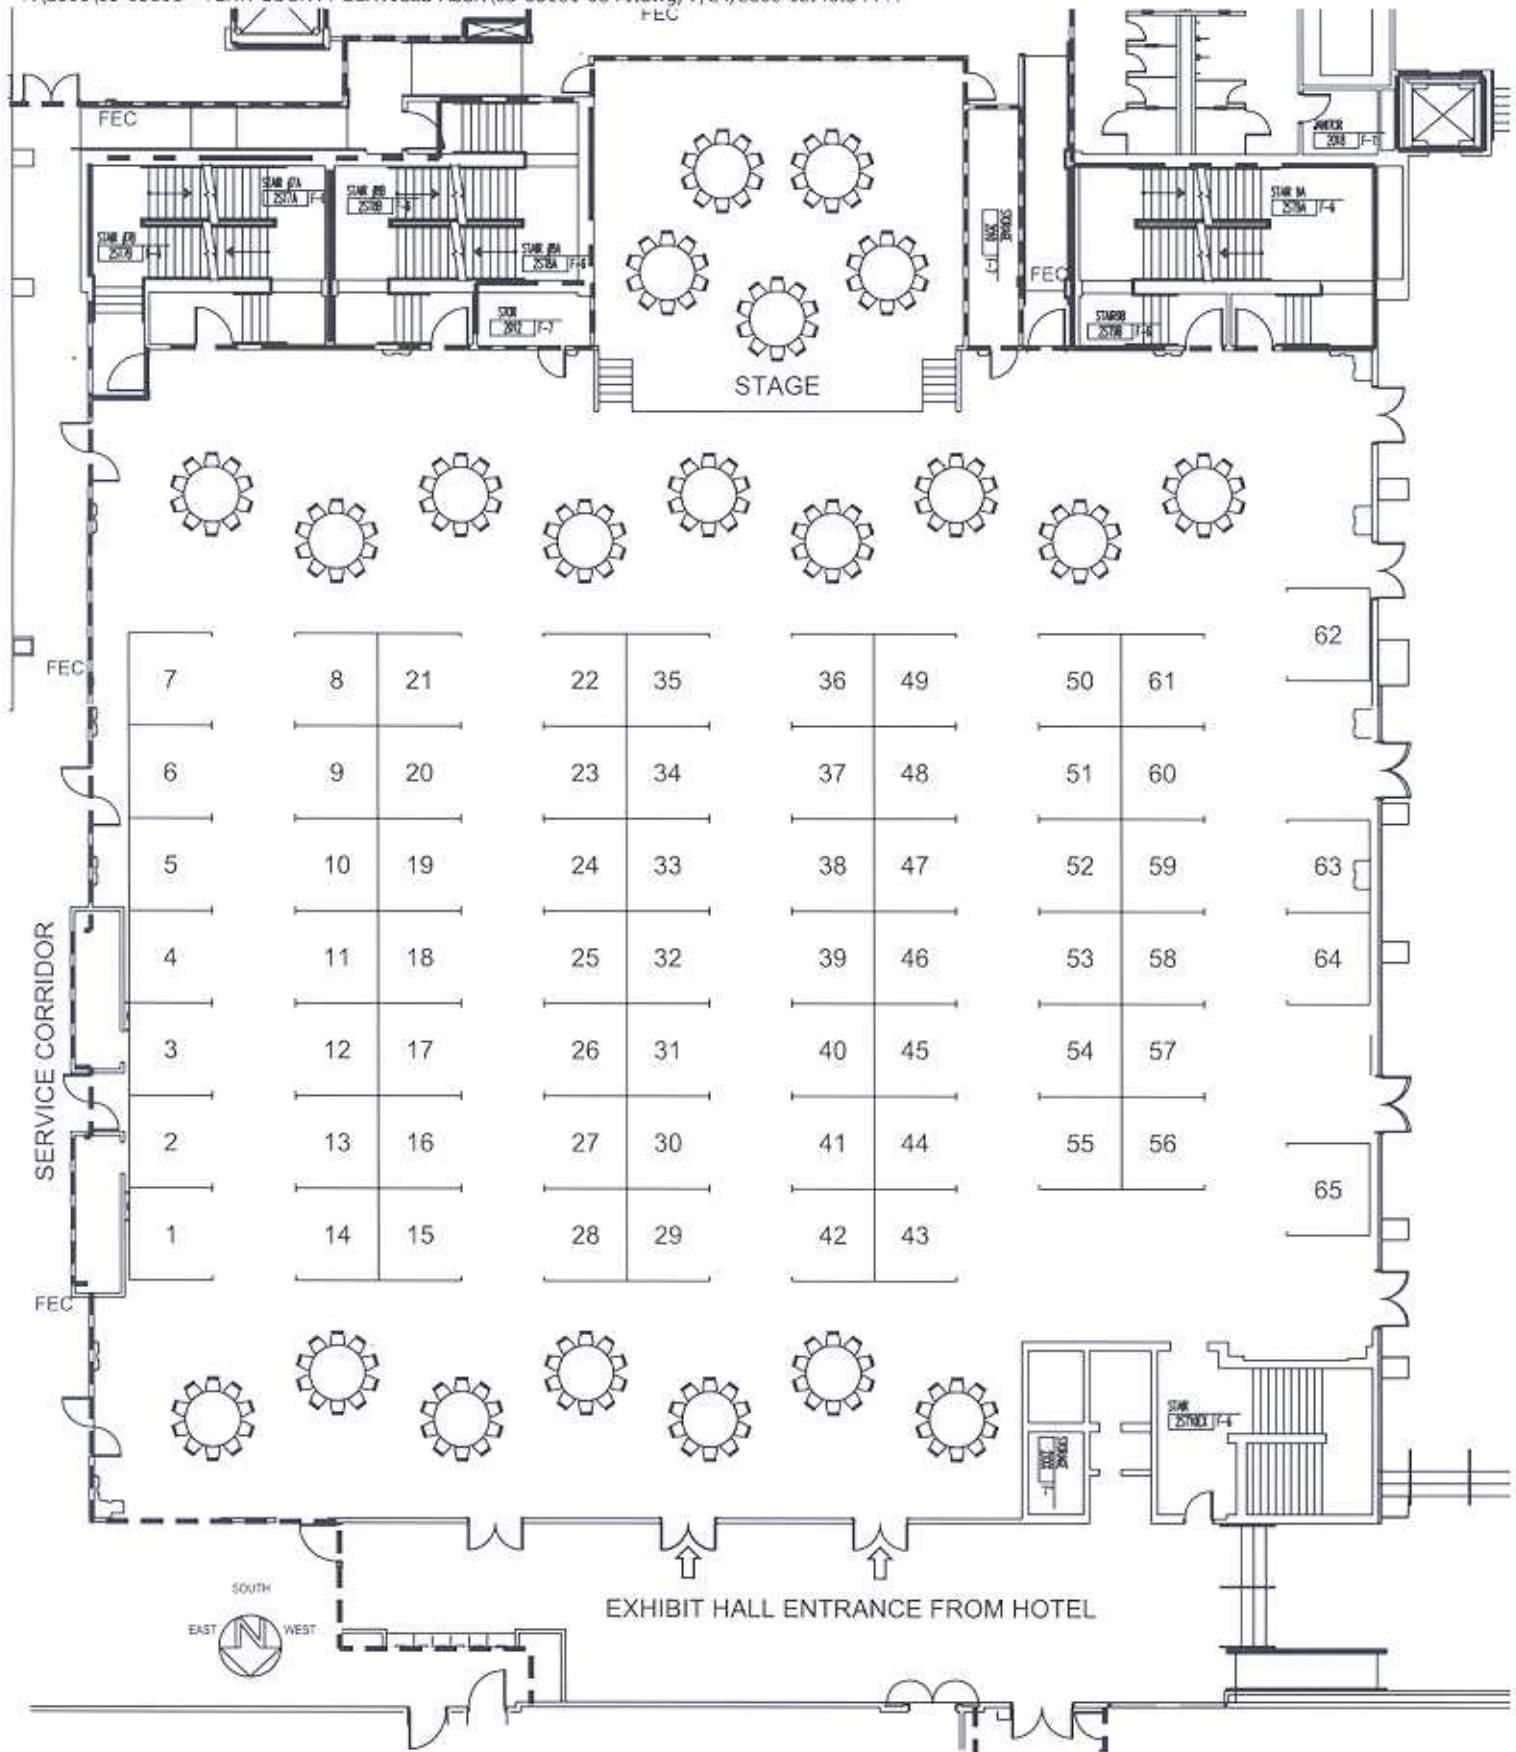

FEC

TENN COUNTY SERVICES ASSN.
 OCTOBER 29-31, 2008
 PEABODY HOTEL
 MEMPHIS, TN
 GRAND BALLROOM

BOOTH LEGEND
 65 = 9' x 10' Booths
 SCALE: 1/2" = 10' - 0"

George Fern Company
 Expositions • Corporate Events • Exhibits
 Nationwide
 125 FERNO DRIVE
 NASHVILLE, TN 37207
 TEL: 615-256-0357 FAX: 615-256-0490
 hbtotms@georgefern.com